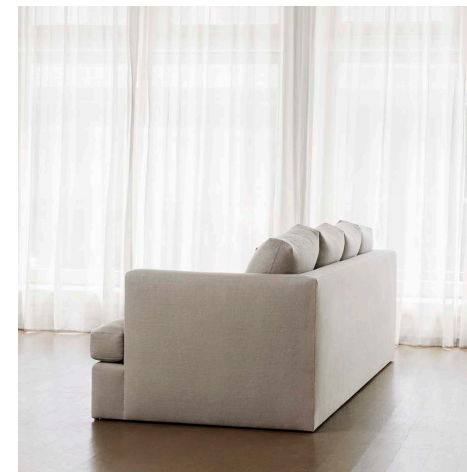

DMITRIY & Co